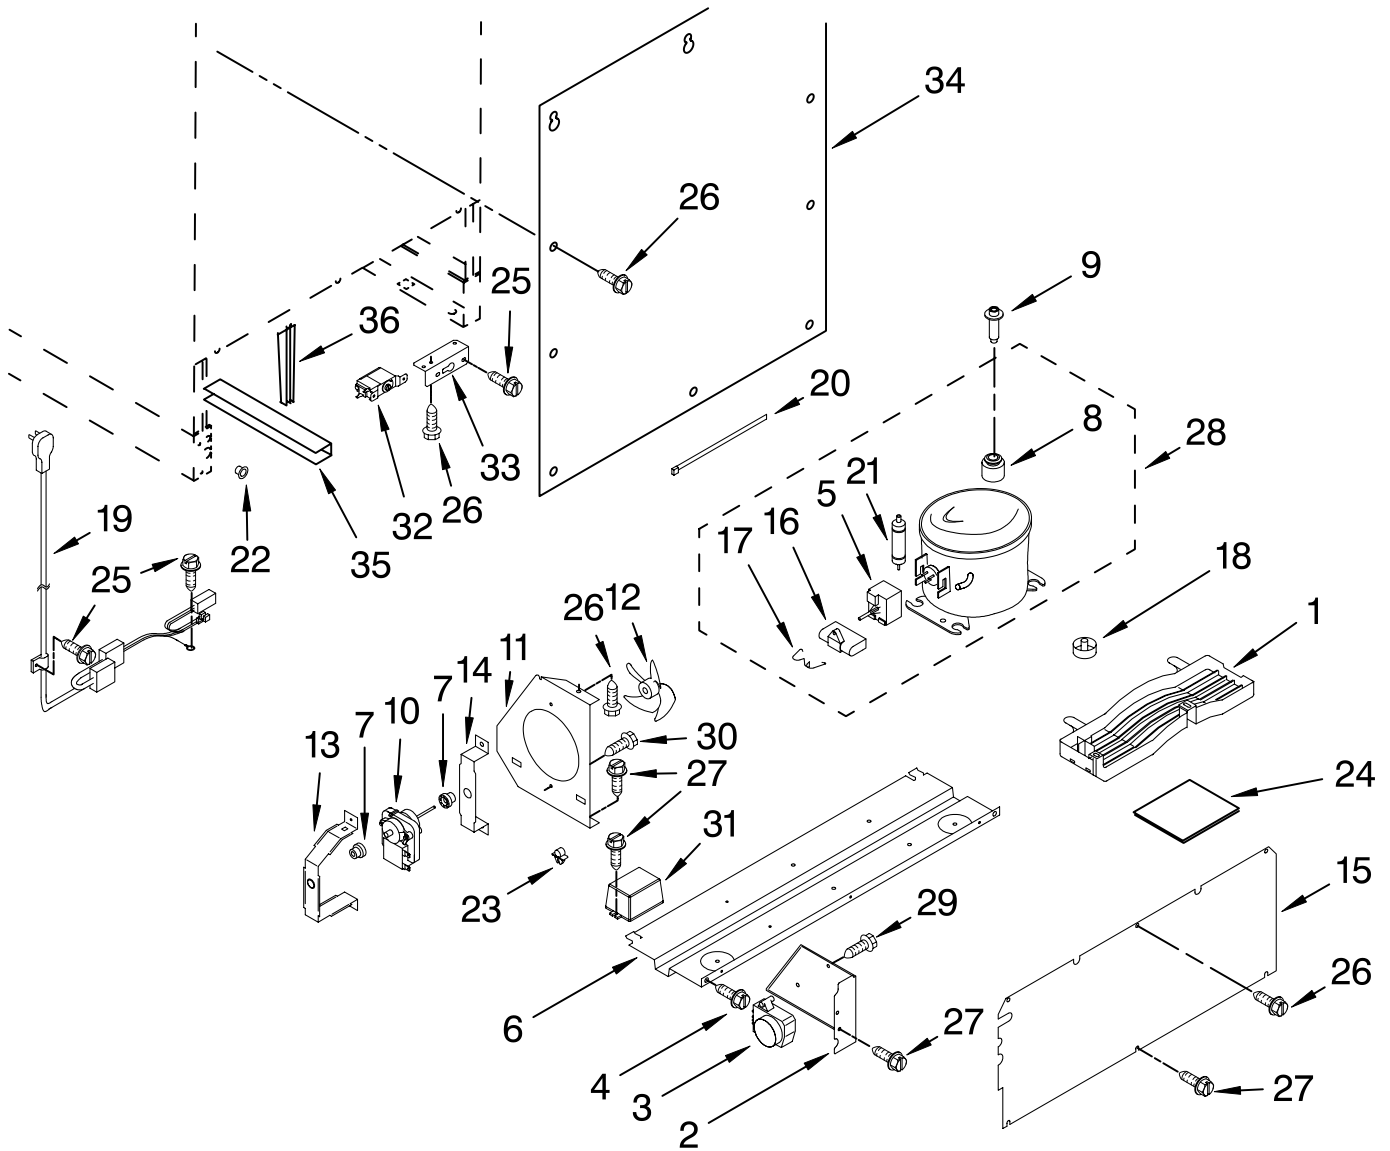

UNIT PARTS

For Models: KUWO24RSBX01
(Black)

Illus. No.	Part No.	DESCRIPTION
1	W10163193	Drain Pan
2	4344773	Bracket, Defrost Timer
3	4344774	Defrost Timer
4	4344797	Screw
5	4344776	Start Device
6	W10175971	Mounting Plate, Compressor
7	4344778	Grommet, Fan Motor
8	4344779	Grommet, Compressor
9	4344780	Bolt, Compressor
10	4344781	Fan Motor, Condenser
11	4344782	Baffle, Air
12	4344783	Fan Blade
13	4344784	Bracket, Motor

Illus. No.	Part No.	DESCRIPTION
14	4344785	Bracket, Motor
15	4344786	Cover, Rear
16	4344837	Capacitor
17	4344836	Clip
18	W10163276	Trap, Drain
19	4344861	Power Cord
20	4344829	Cable Tie
21	W10163273	Drier
22	4344838	Bushing
23	4344831	Clip, Bushing
24	W10163274	Pad-Rubber
25	4344826	Screw
26	4344825	Screw
27	4344832	Screw
28	4344775	Compressor (Includes Items 5, 8, 16, 17 & 21)

Illus. No.	Part No.	DESCRIPTION
29	4344834	Screw
30	4344833	Screw
31	4344862	Transformer
32	W10163278	Thermostat
33	4344864	Bracket, Thermostat
34	4344881	Ballast
35	4344907	Trim, Edge
36	4344908	Support, Drain

REFRIGERANT CHARGE

3.5 Ounces
(R-134A)

FOR ORDERING INFORMATION REFER TO PARTS PRICE LIST